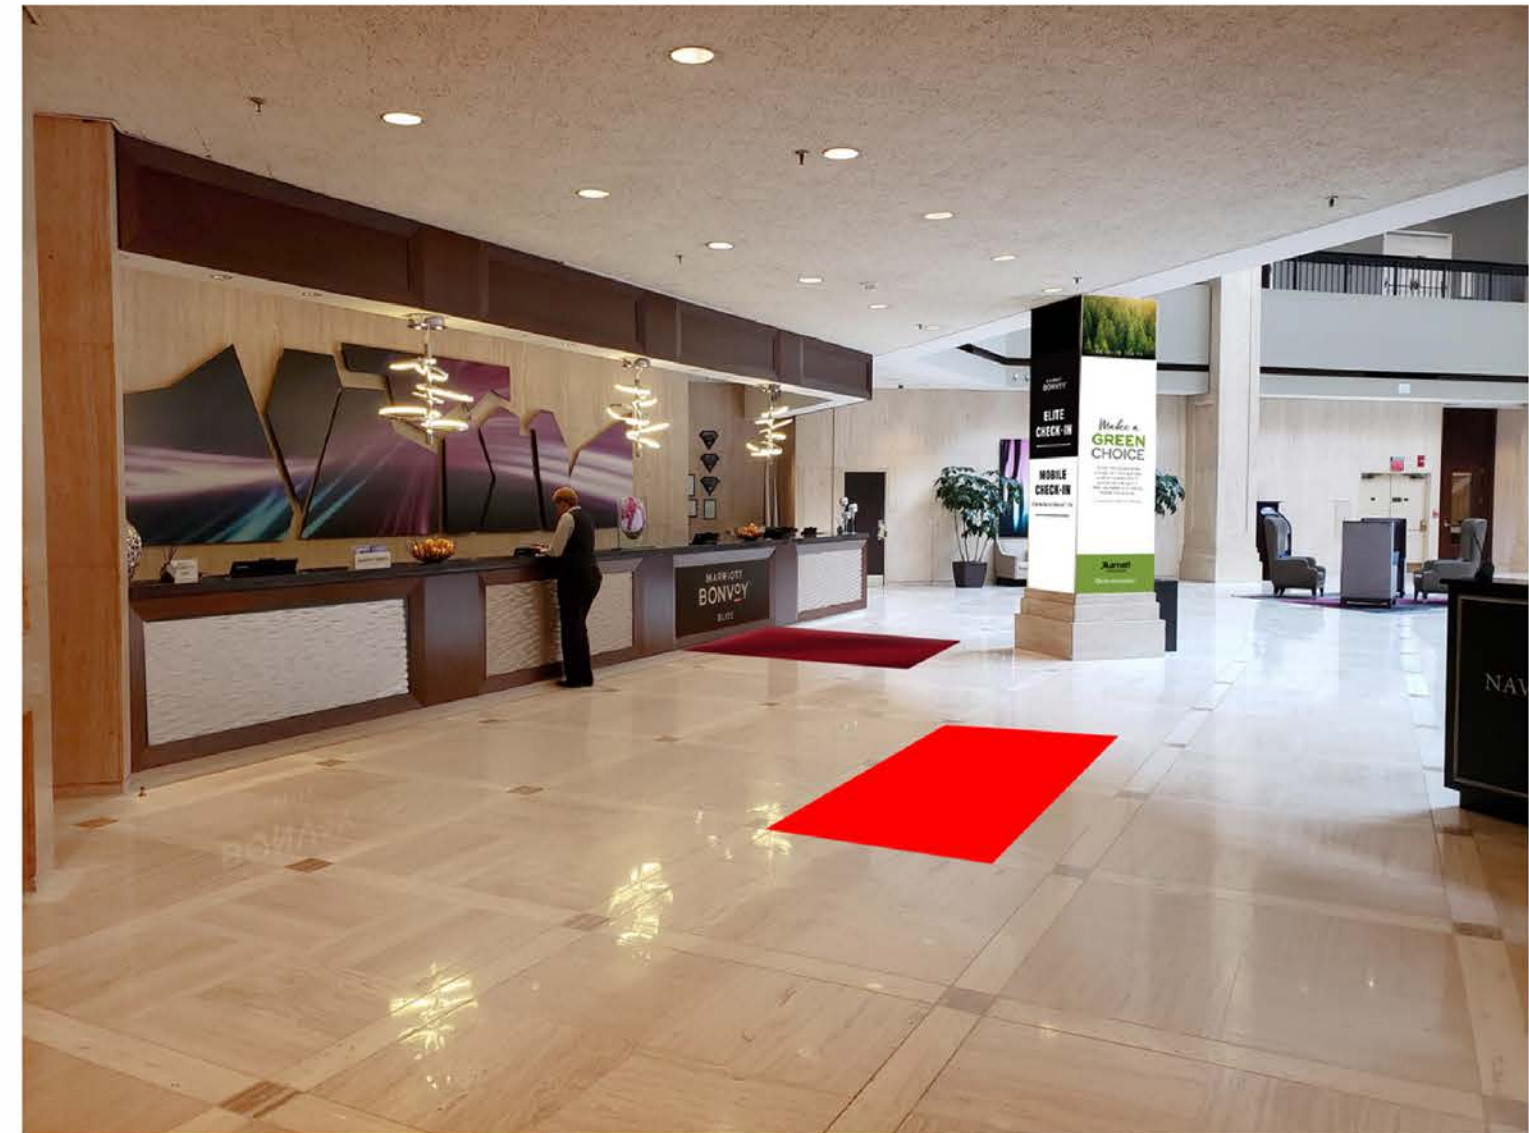

## Floor Cling at Hotel Reception

*Up to 8 ft wide x 4 ft tall*

**COST (inclusive of production): \$3,000**

VISIBILITY  
PACKAGES