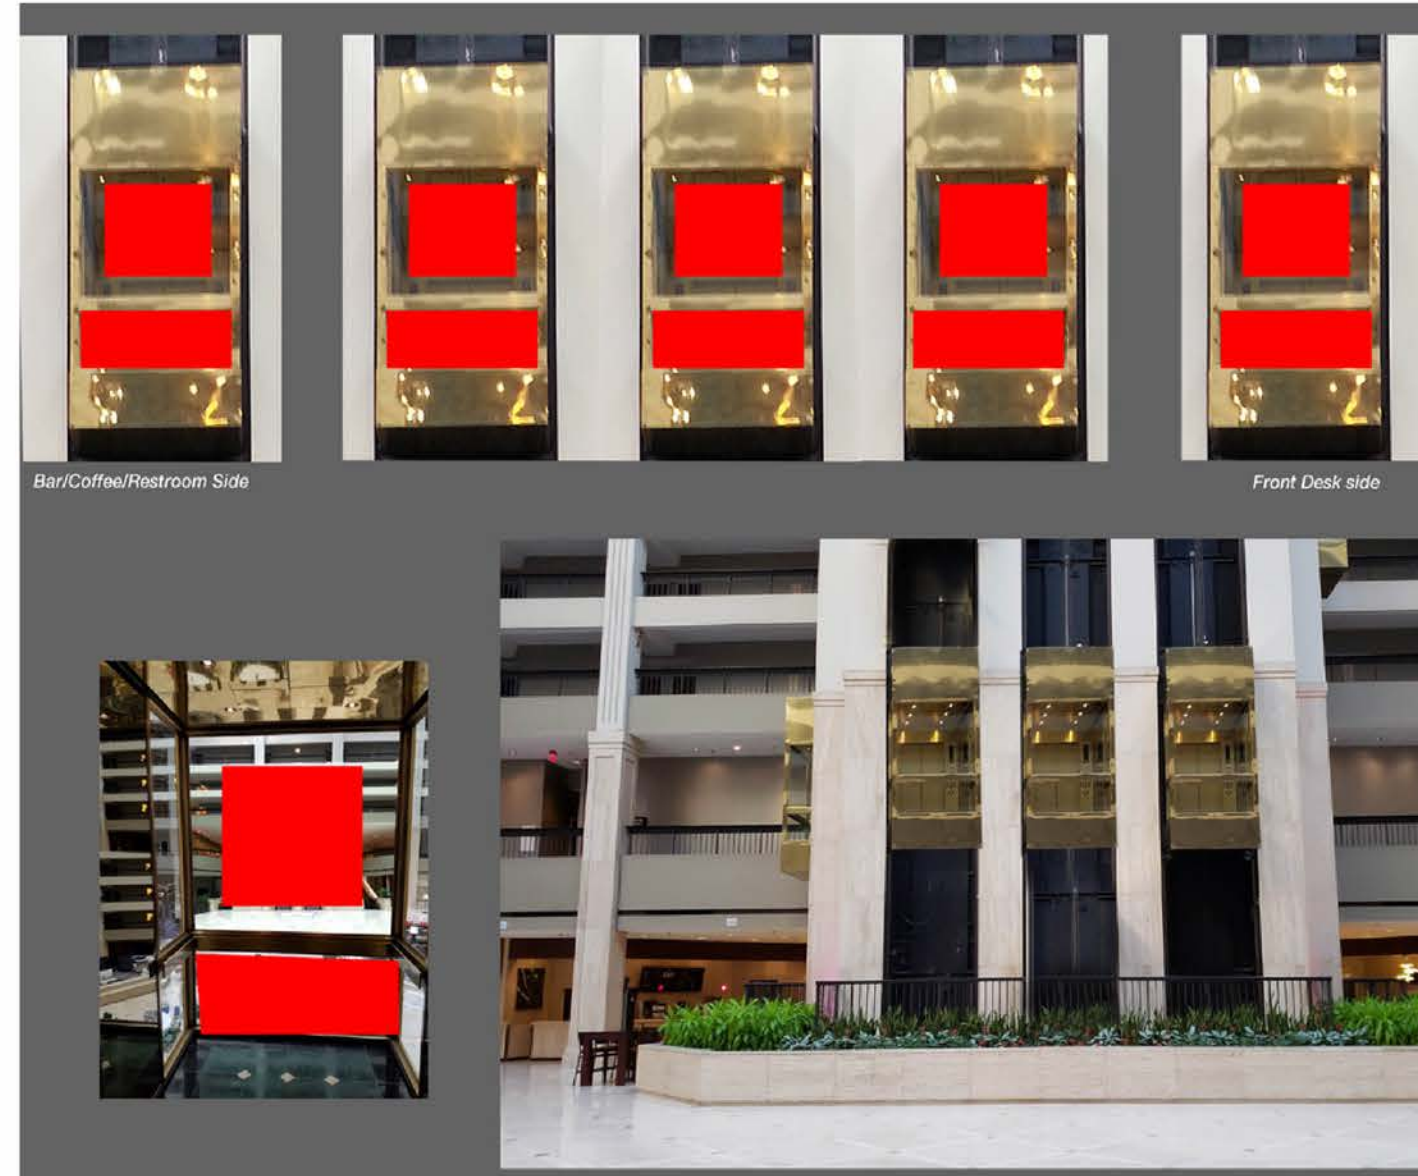

VISIBILITY
PACKAGES

ELEVATOR CLINGS

Elevator Clings to Sleeping Rooms (5 elevators, (top/bottom))

Top - Up to 62.5 in. wide x 60 in. tall

Bottom - Up to 62.54 in. wide x 24 in. tall

COST (inclusive of production): $3,500 each elevator (includes 1 top/1 bottom graphic)