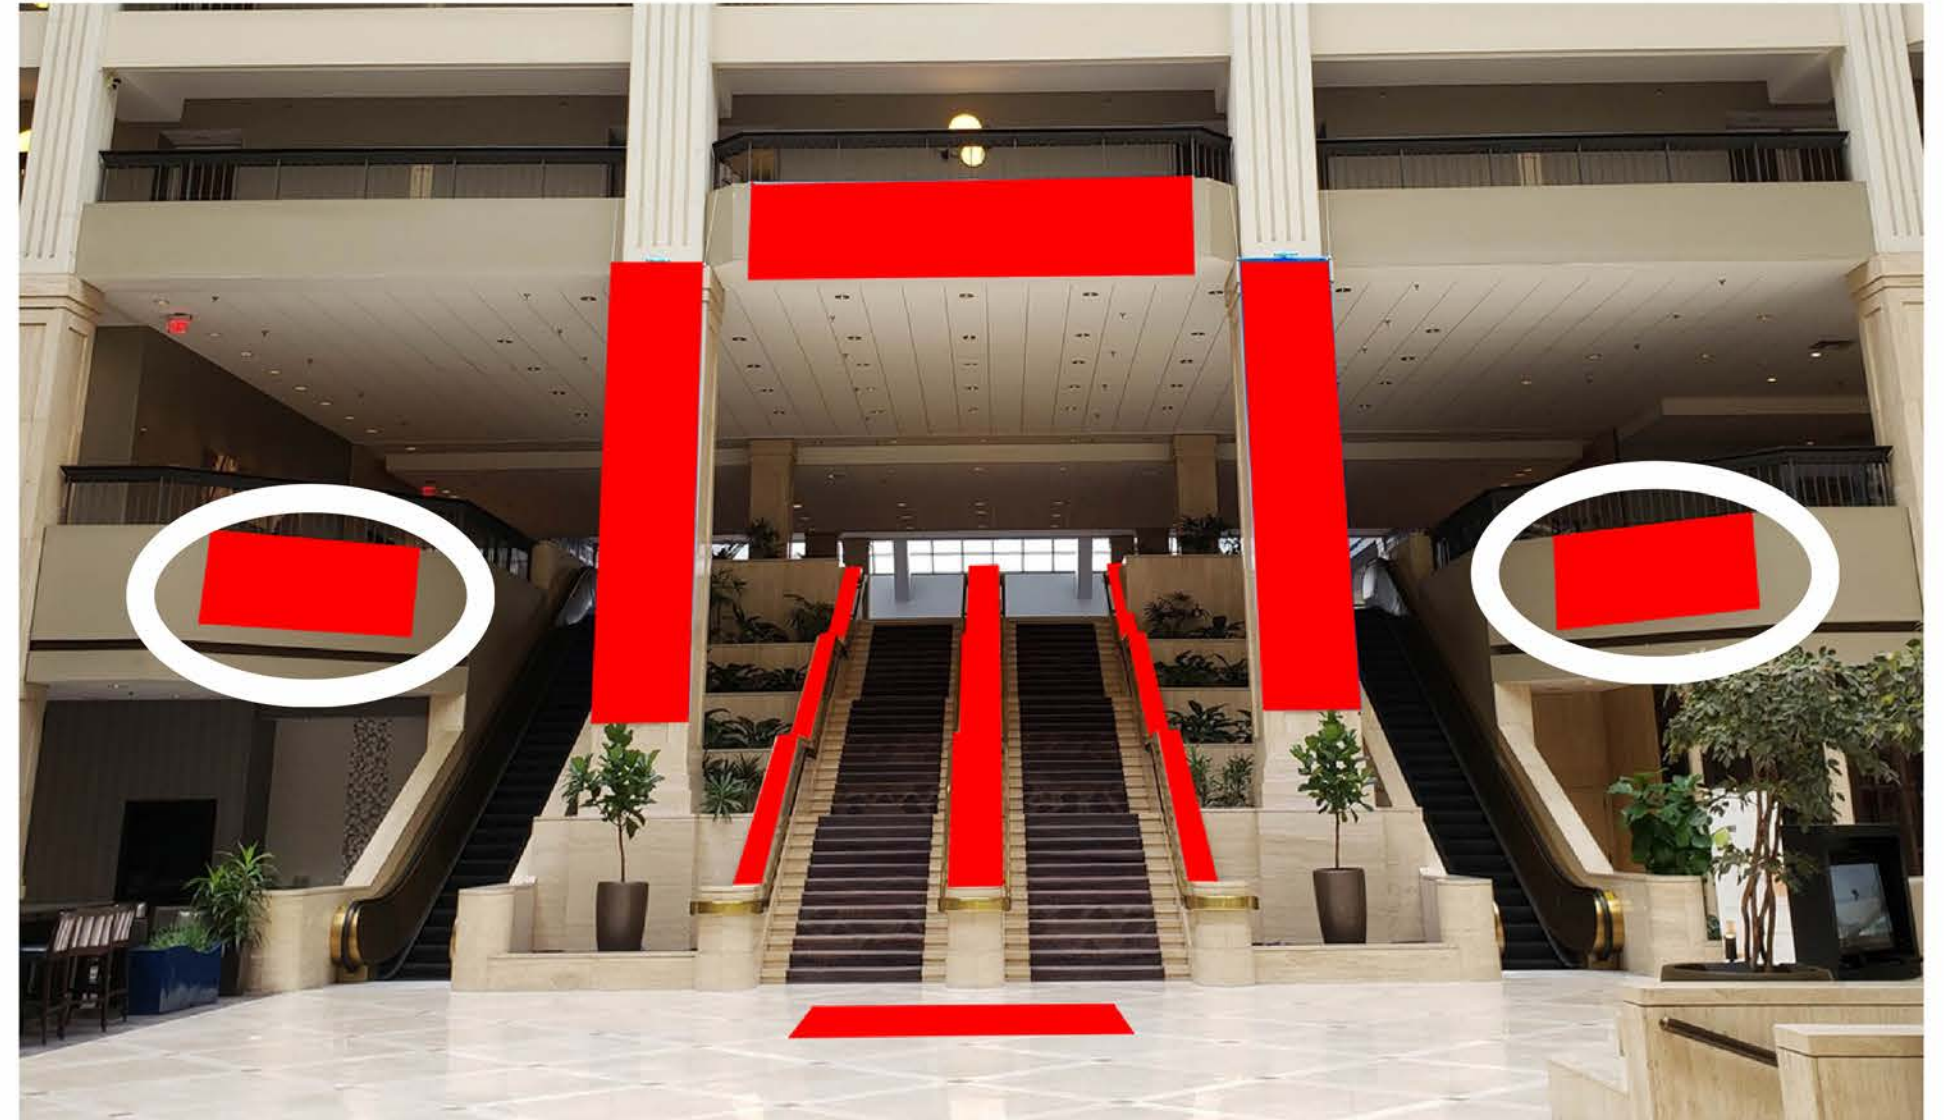

VISIBILITY
PACKAGES

WALL BANNERS

Wall Banners near Escalators to Registration (2)

Up to 12 ft wide x 3 ft tall

COST (inclusive of production): $4,250 each