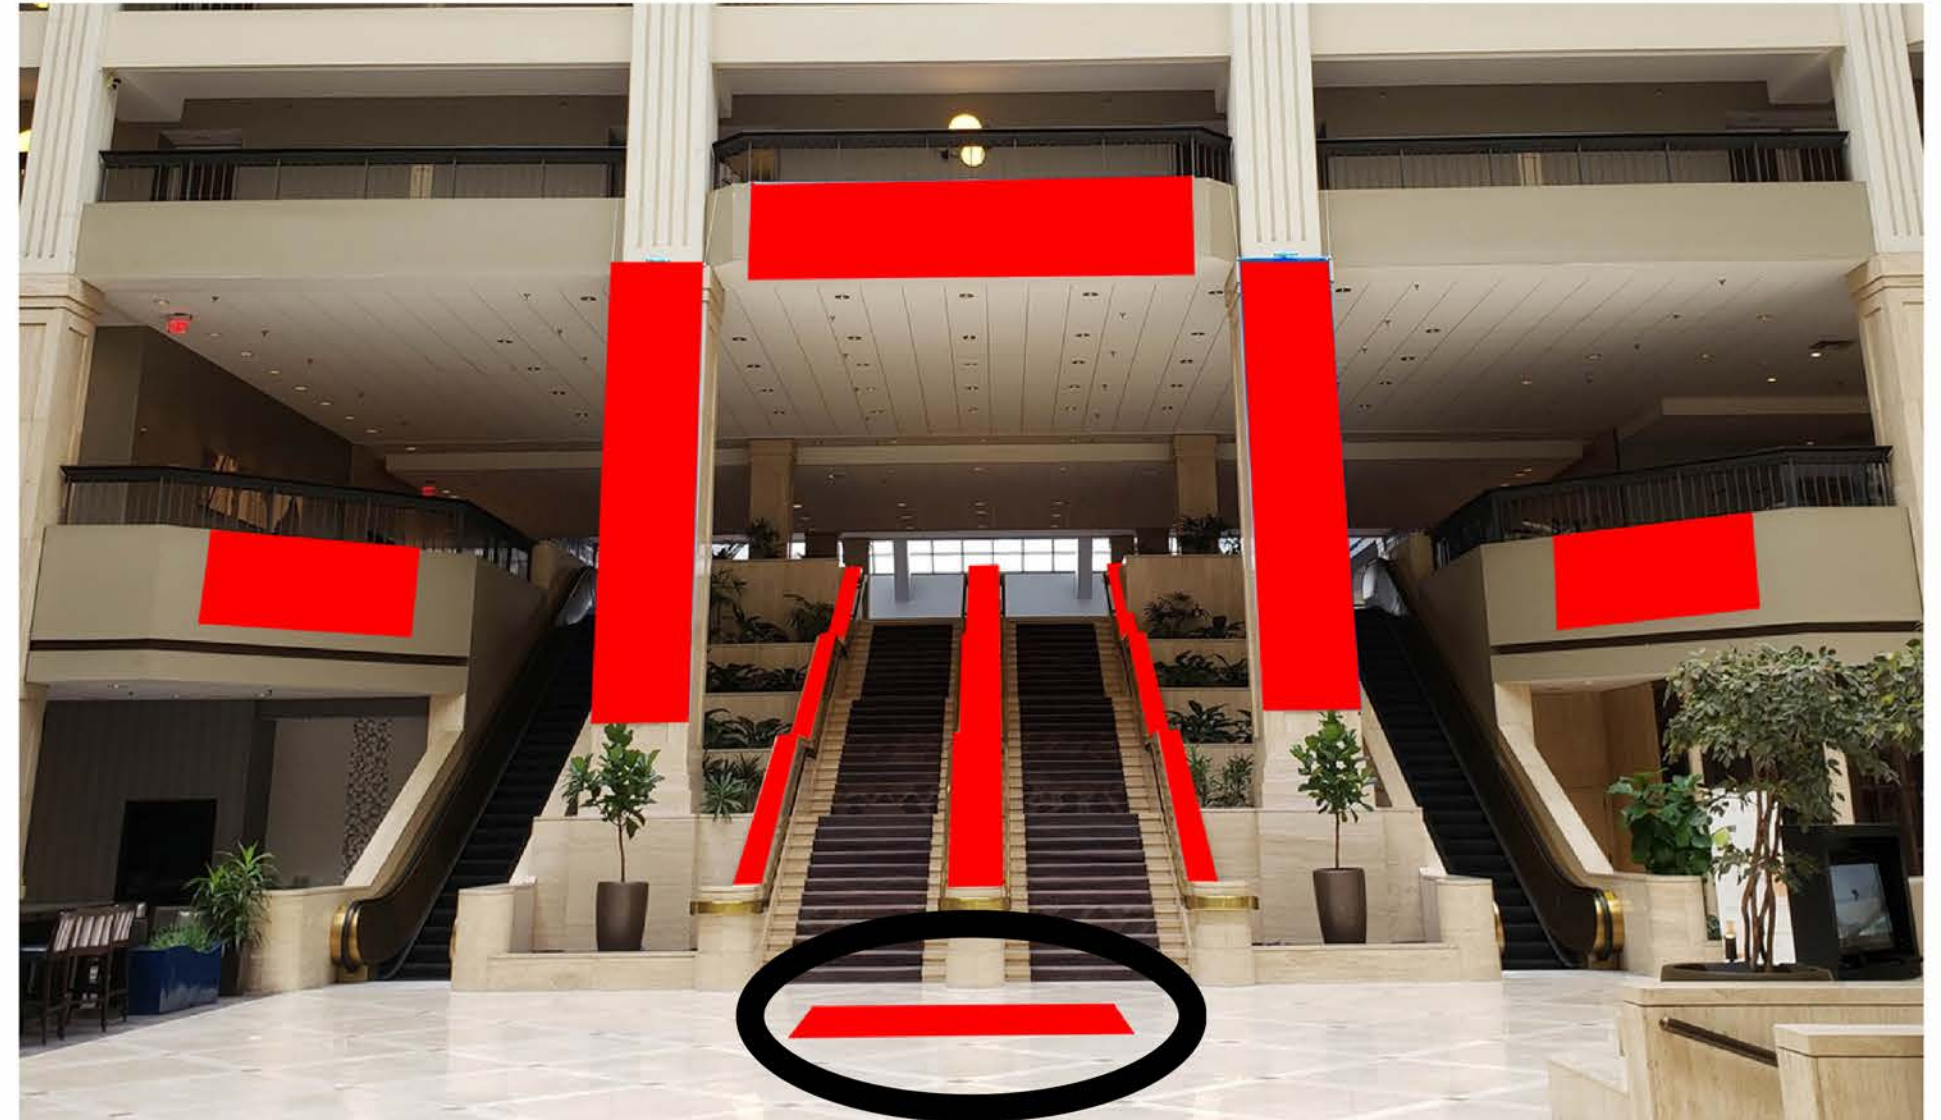

VISIBILITY
PACKAGES

FLOOR CLINGS

Exclusive Opportunity

Floor Cling at Escalators to Registration

Up to 12 ft wide x 3 ft tall

COST (inclusive of production): $3,500