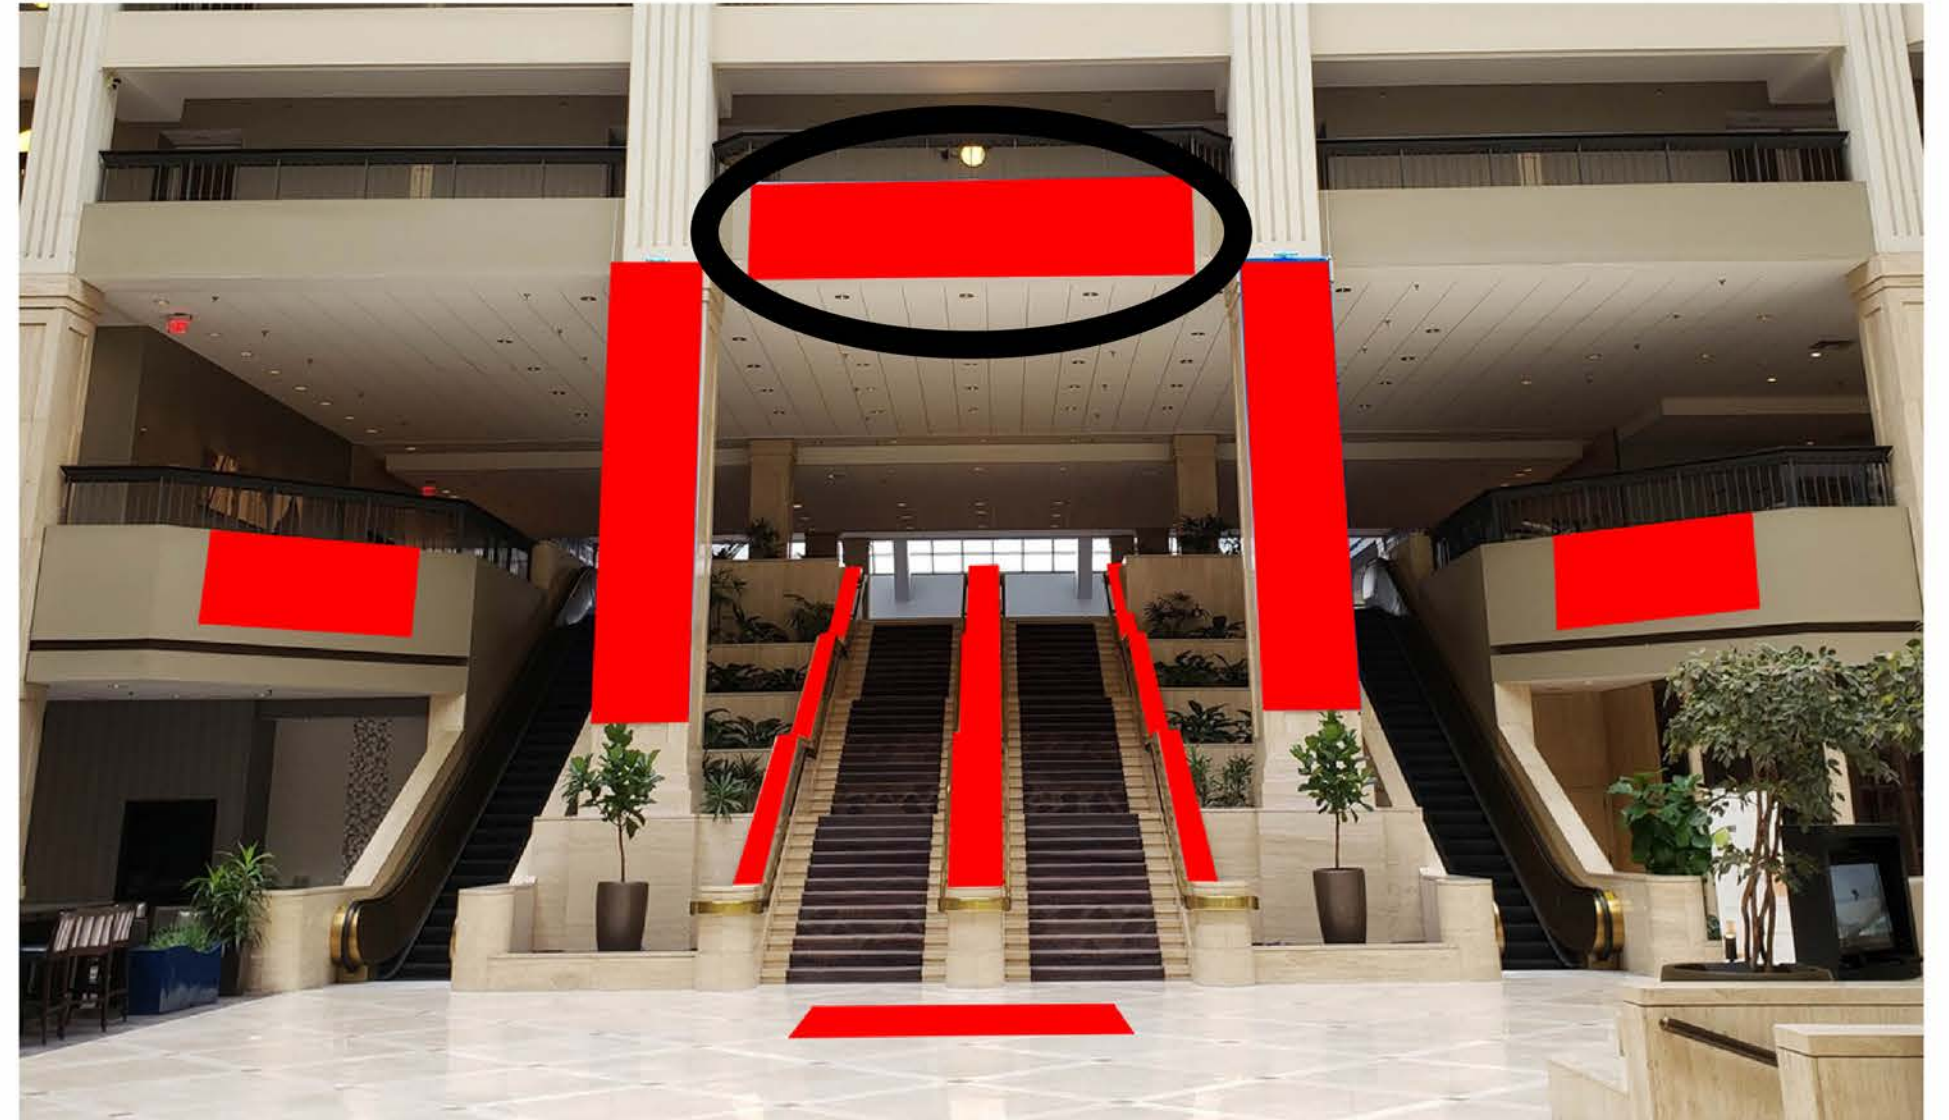

VISIBILITY
PACKAGES

WALL BANNERS

Exclusive Opportunity

Wall Banner above Escalators to Registration

Up to 12 ft wide x 3 ft tall

COST (inclusive of production): $6,500