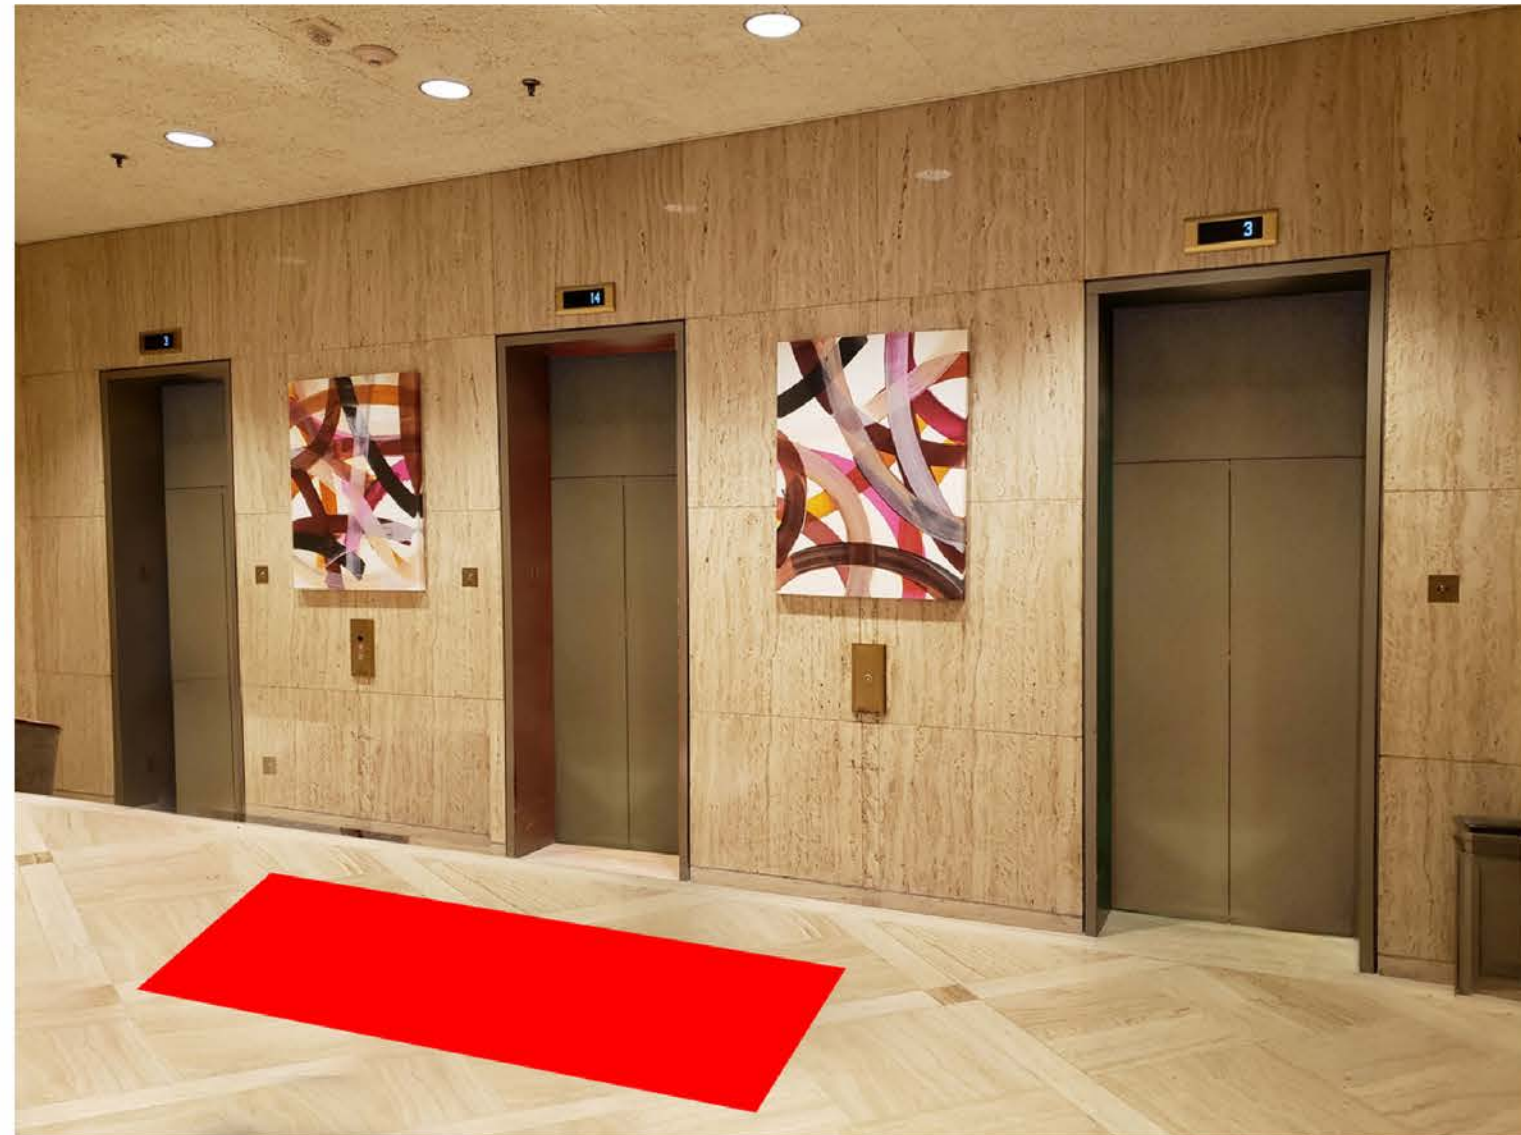

VISIBILITY
PACKAGES

FLOOR CLINGS

Exclusive Opportunity

Floor Cling at Sleeping Room Elevators

Up to 8 ft wide x 3 ft tall

COST (inclusive of production): $3,500